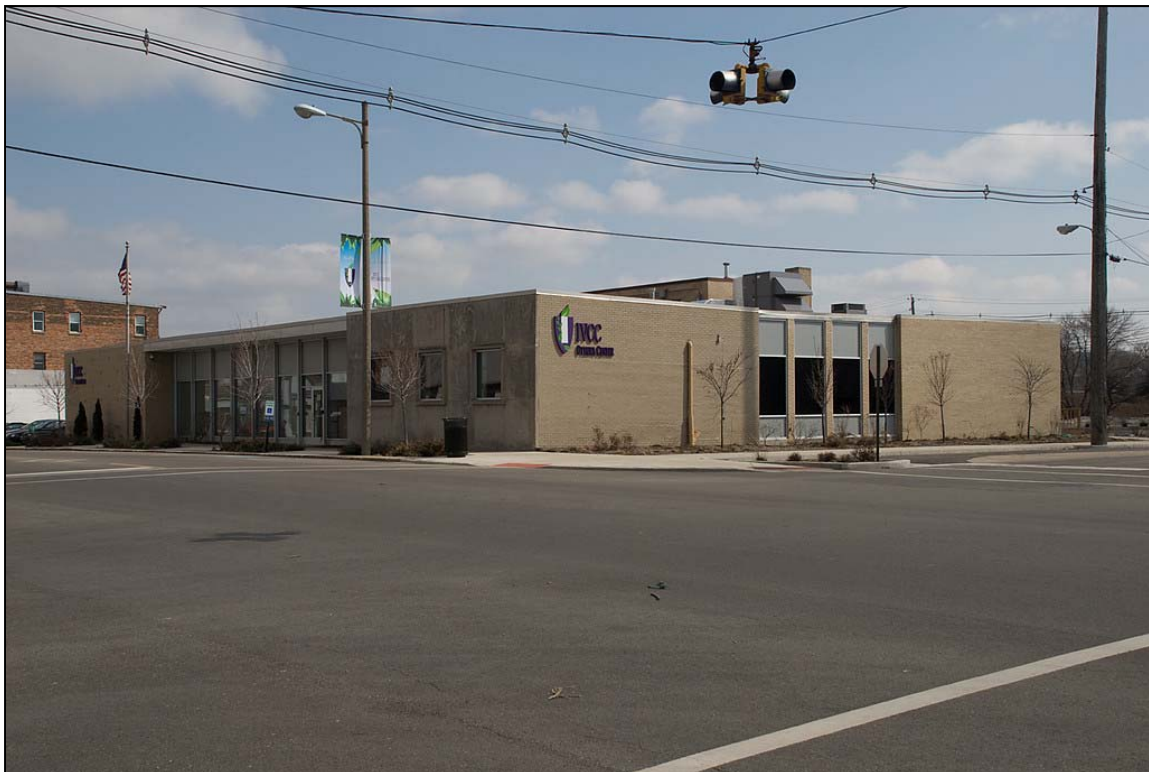

Photo 35: Southeast corner of Canal and Main Streets